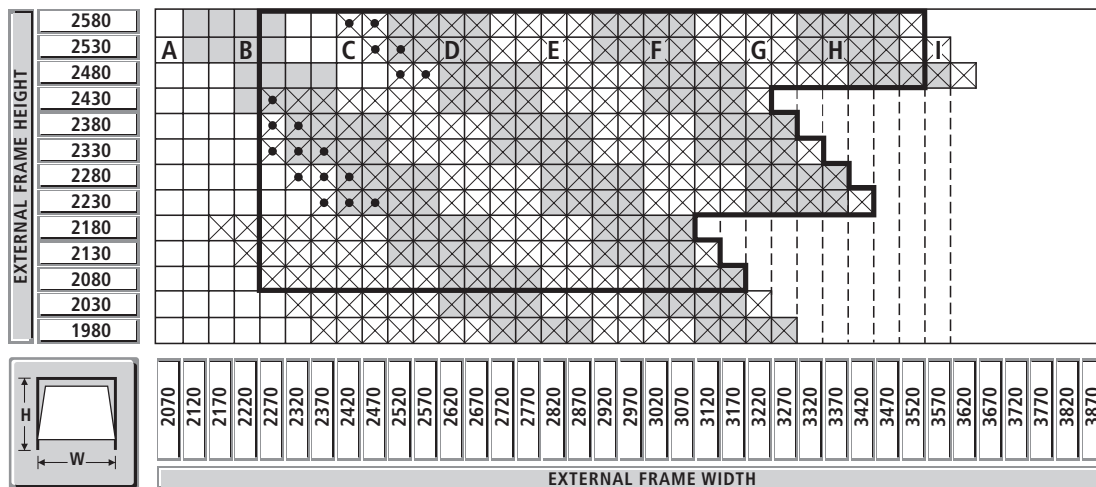

SIZE TABLES - Garage door series Secur Plus

Protruding leaf

Production limit with central standard pedestrian door
NB: if with pedestrian door, the Securmatic motorisation is compulsory

Doors with frame uprights 135 mm wide (instead of 110 mm)

Doors with frame uprights 135 mm wide only in presence of pedestrian door

Non protruding leaf

Production limit with central standard pedestrian door
NB: if with pedestrian door, the Securmatic motorisation is compulsory

Doors with frame uprights 135 mm wide (instead of 110 mm)

Doors with frame uprights 135 mm wide only in presence of pedestrian door