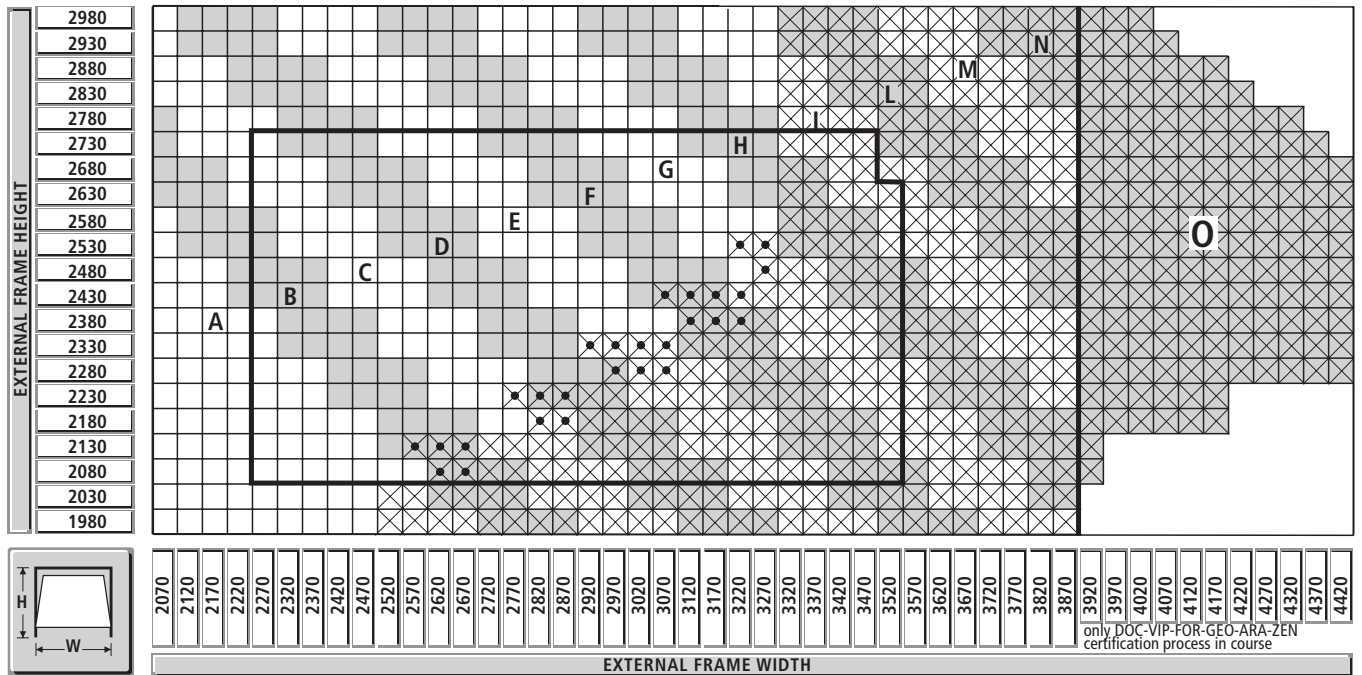

SIZE TABLES - Garage door series Secur Plus

Protruding leaf

Production limit with central standard pedestrian door
NB: if with pedestrian door, the Securmatic motorisation is compulsory

Doors with frame uprights 135 mm wide (instead of 110 mm)

Doors with frame uprights 135 mm wide only in presence of pedestrian door

Non protruding leaf

Production limit with central standard pedestrian door
NB: if with pedestrian door, the Securmatic motorisation is compulsory

Doors with frame uprights 135 mm wide (instead of 110 mm)

Doors with frame uprights 135 mm wide only in presence of pedestrian door